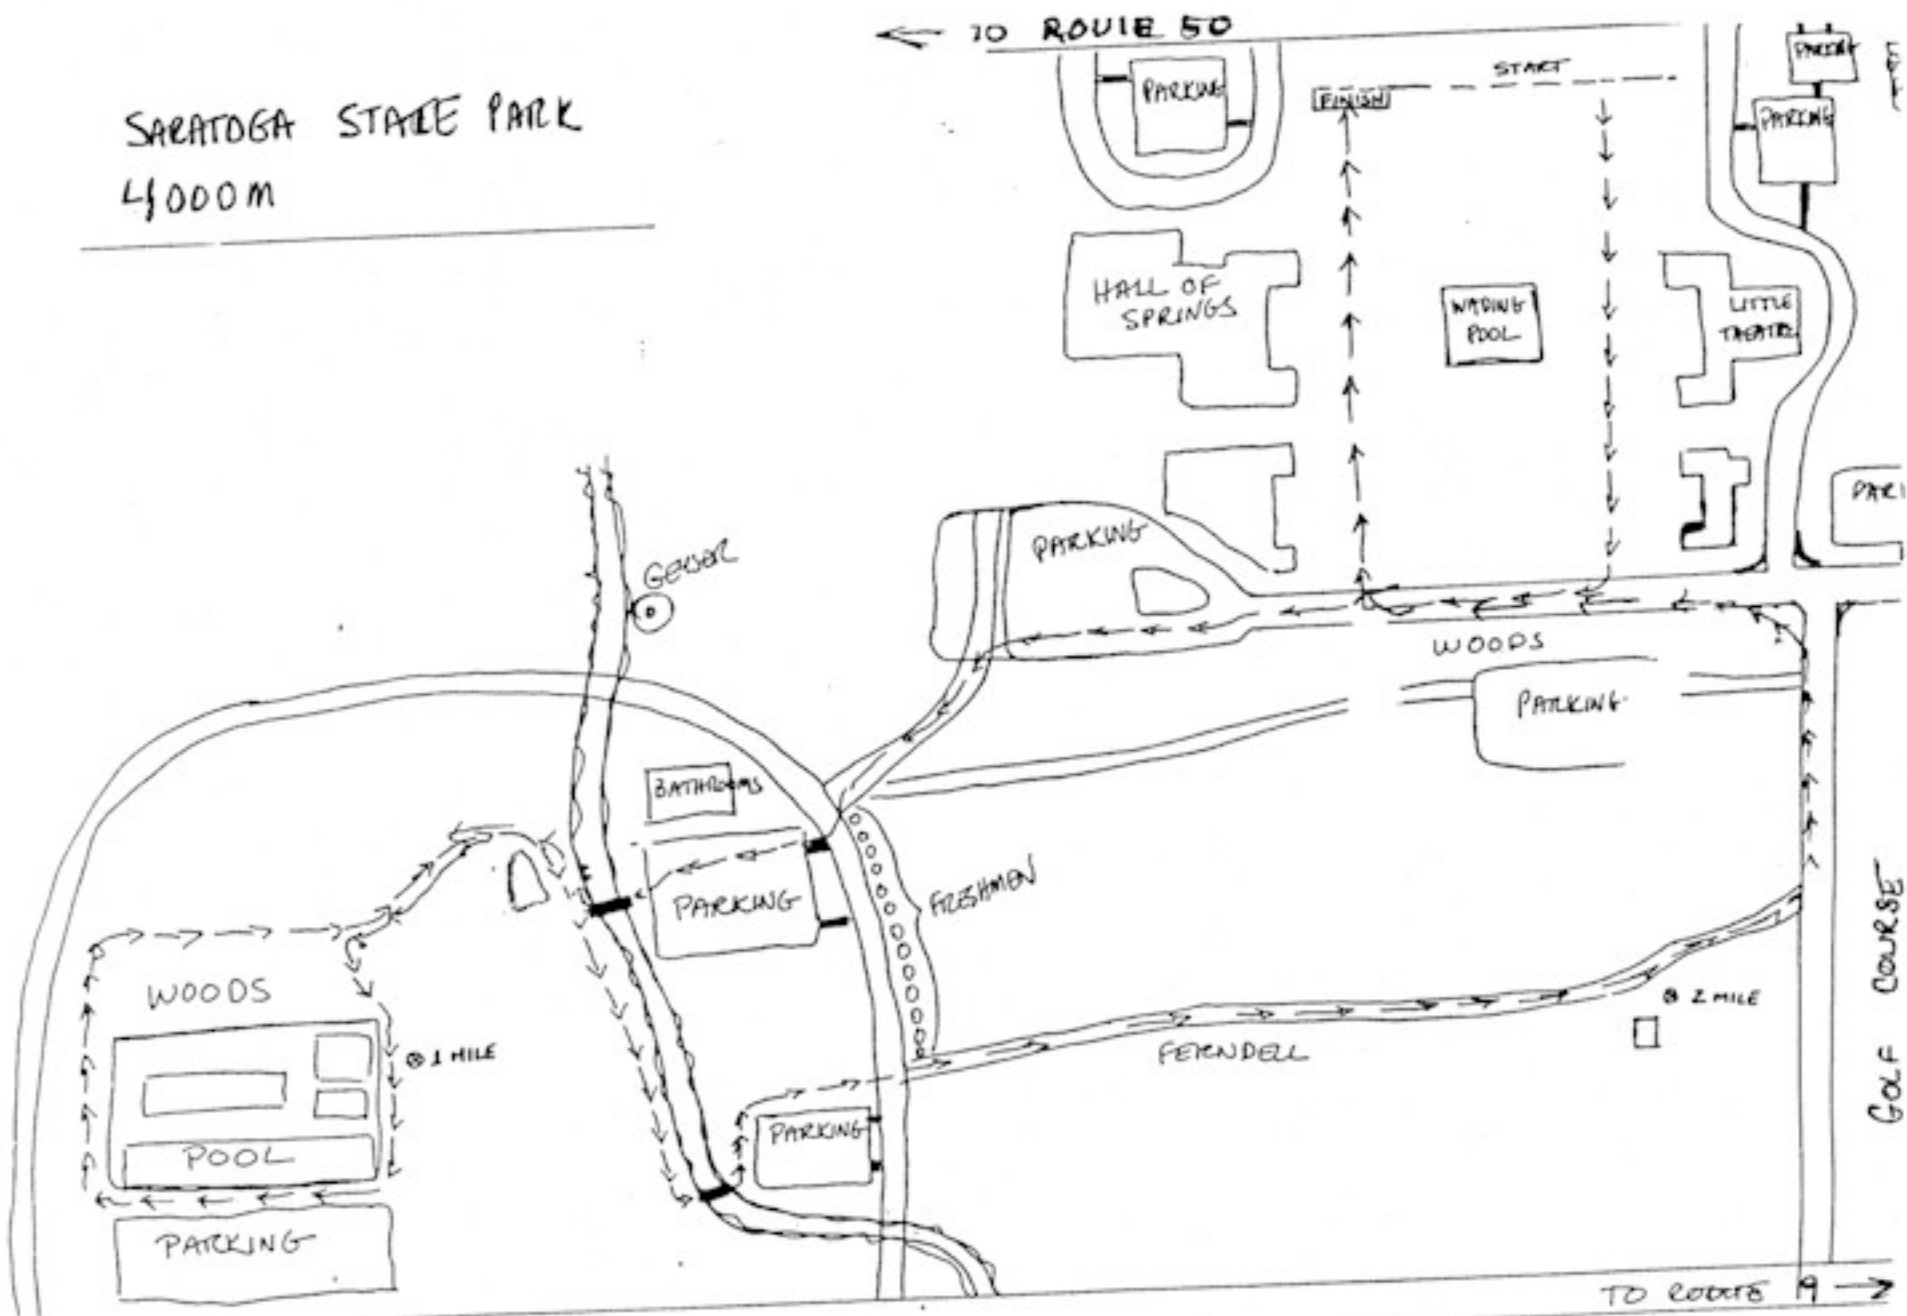

SARATOGA STATE PARK

2000 m

SARATOGA STATE PARK
3000M

SARATOGA STATE PARK
4000M

SARATOGA STATE PARK
5000M (3.05 MILES)